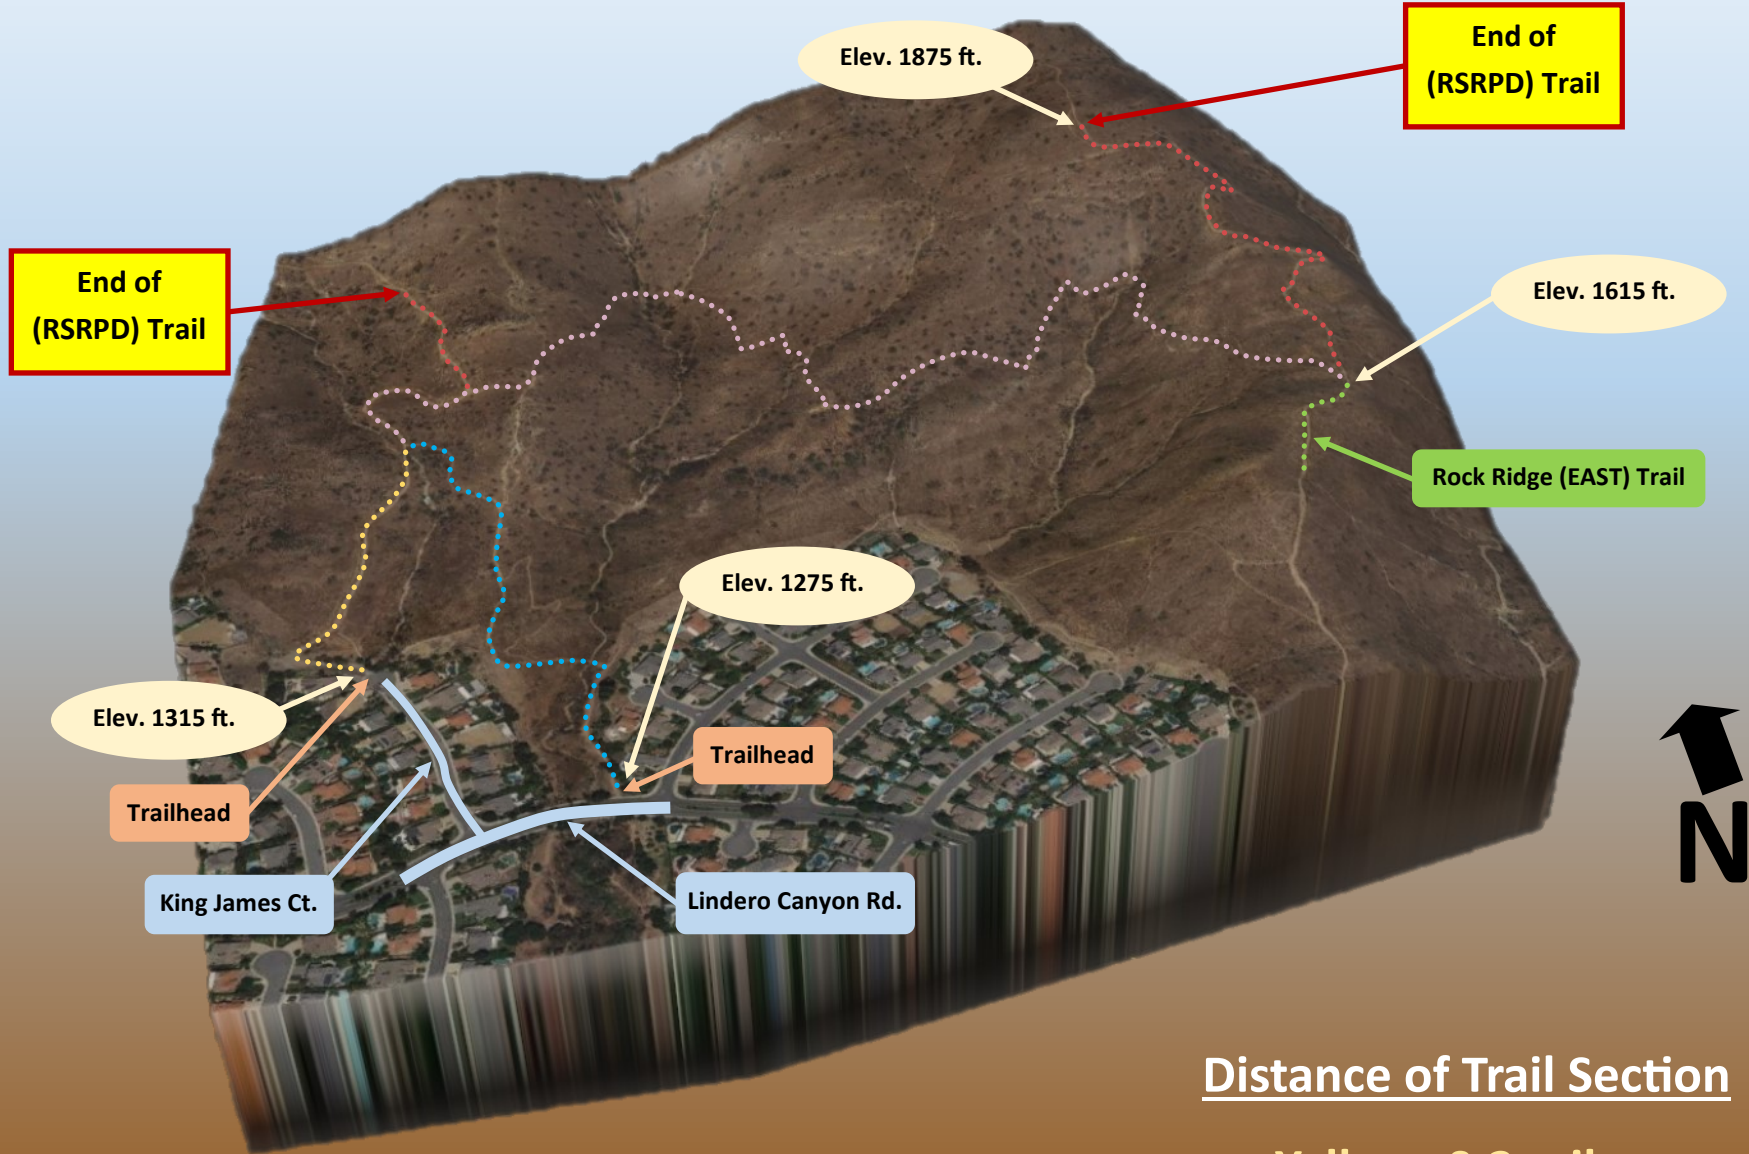

China Flat Trail

Distance of Trail Section

Yellow: 0.2 miles.

Blue: 0.3 miles.

Pink: 1.0 miles.

- All elevations and distances are approximate.
- Highest ascent/ lowest descent is 340 ft. (excluding red sections).
- This trail connects with **Rock Ridge (EAST) Trail**.